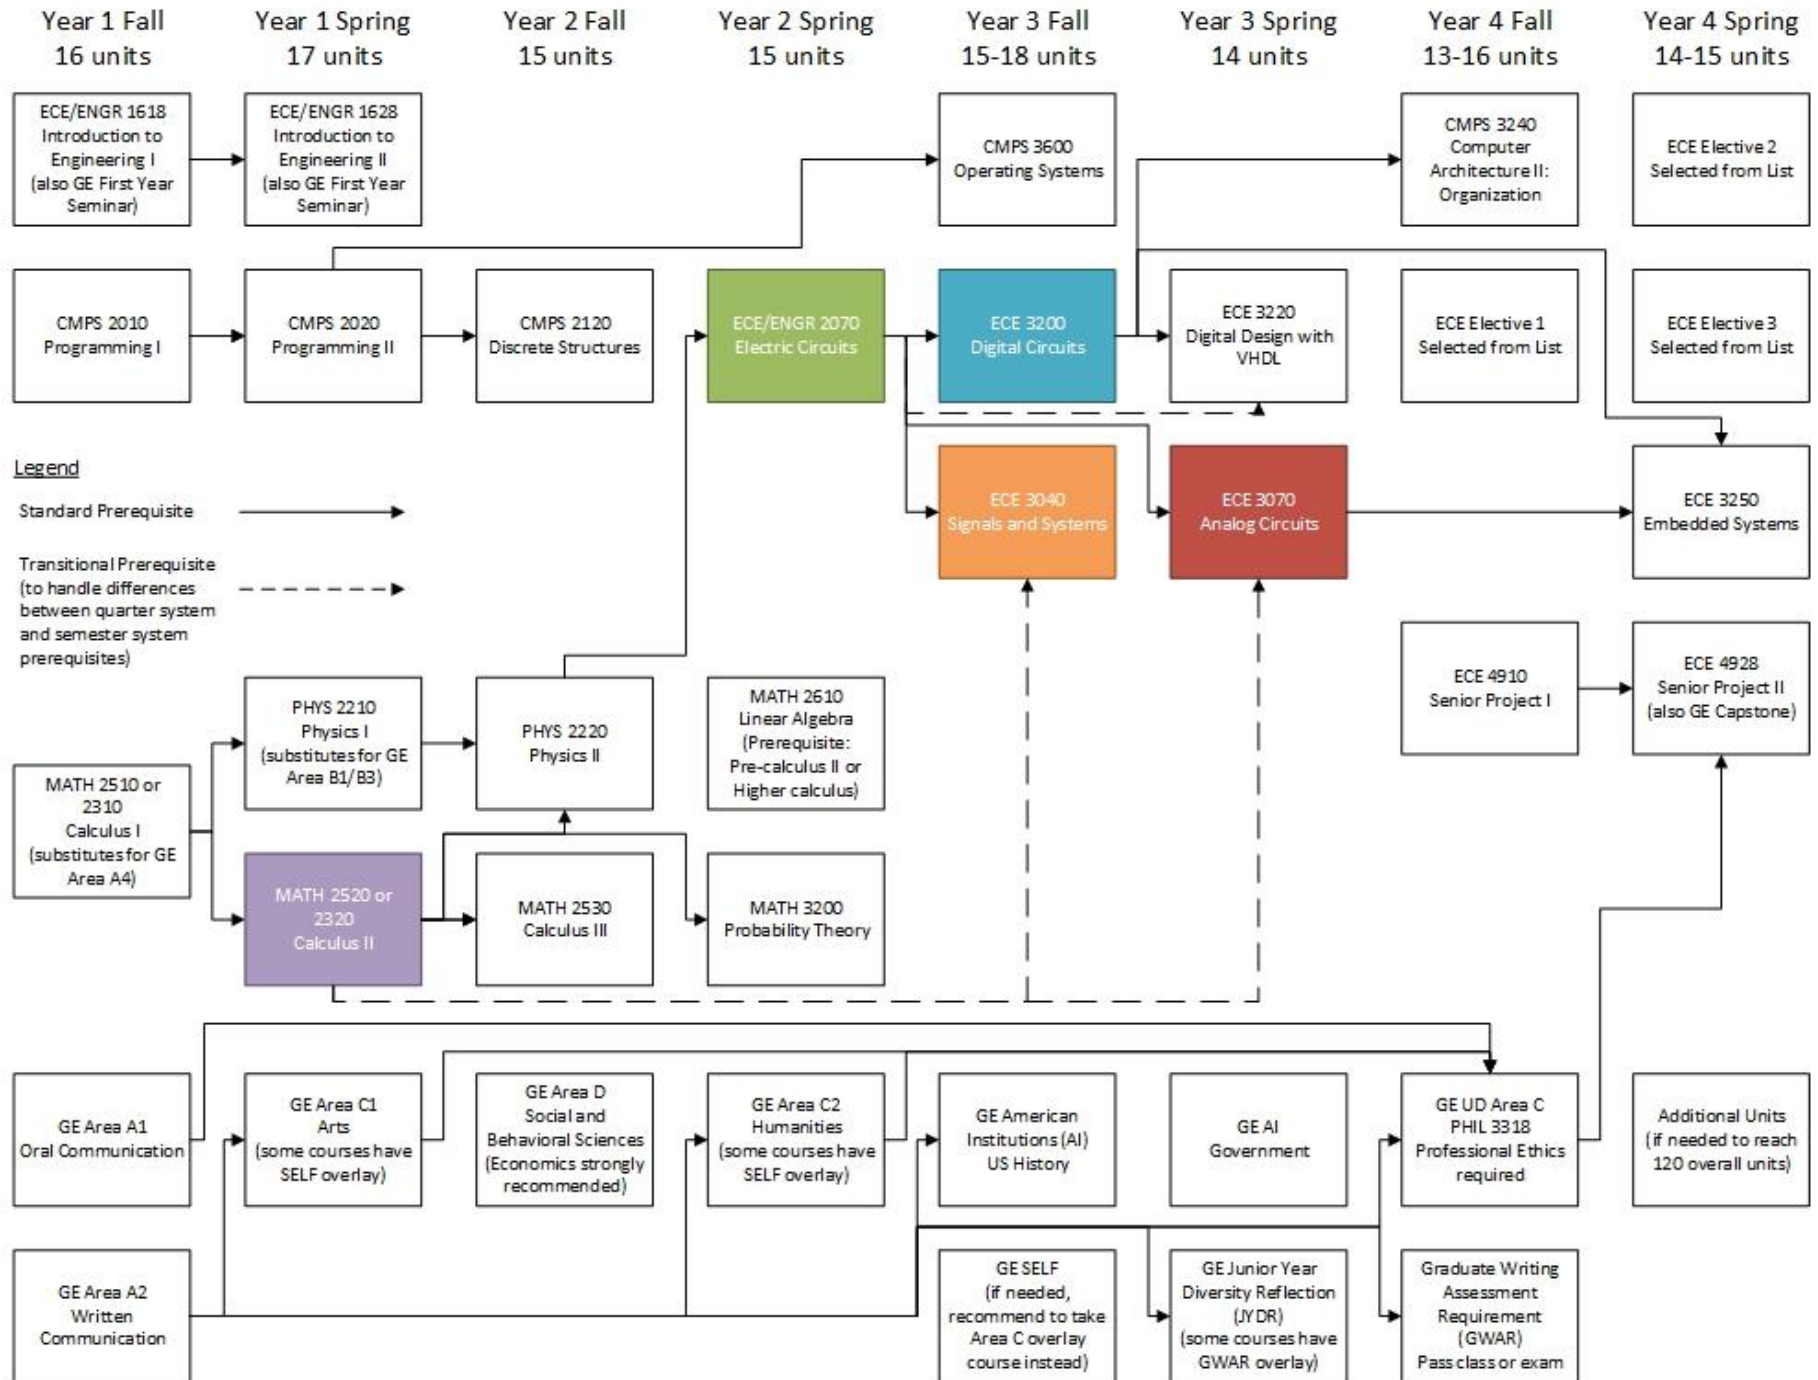

Computer Engineering – Prerequisites and Roadmap (2016-18 Catalog)

Note: Color highlighted courses are critical bottlenecks for this degree program (as prerequisites to other core and elective courses).

Computer Engineering – Elective Course Prerequisites (2016-18 Catalog)

Note: Color highlighted courses are critical bottlenecks for this degree program (as prerequisites to other core and elective courses).