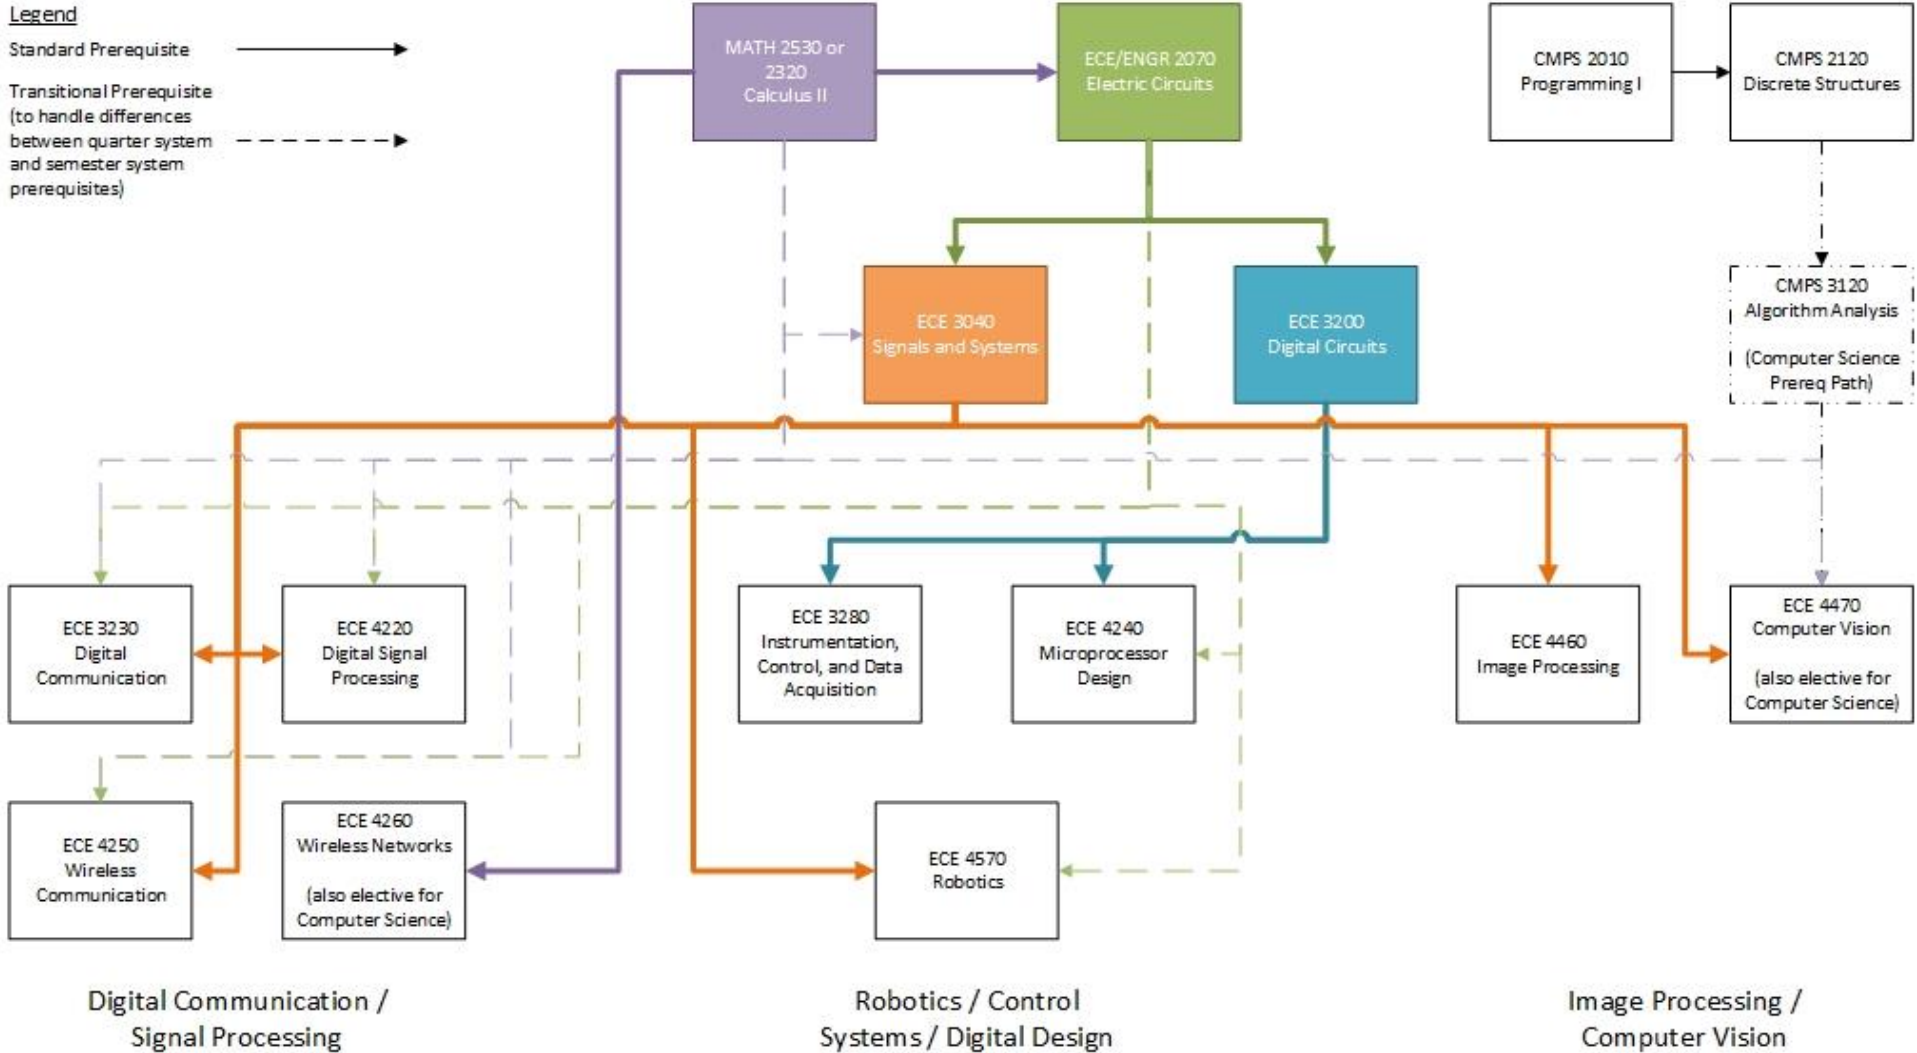

Computer Engineering – Prerequisites and Roadmap (2016-18 Catalog)

Note: Color highlighted courses are critical bottlenecks for this degree program (as prerequisites to other core and elective courses).

Computer Engineering – Elective Course Prerequisites (2016-18 Catalog)

Note: Color highlighted courses are critical bottlenecks for this degree program (as prerequisites to other core and elective courses).